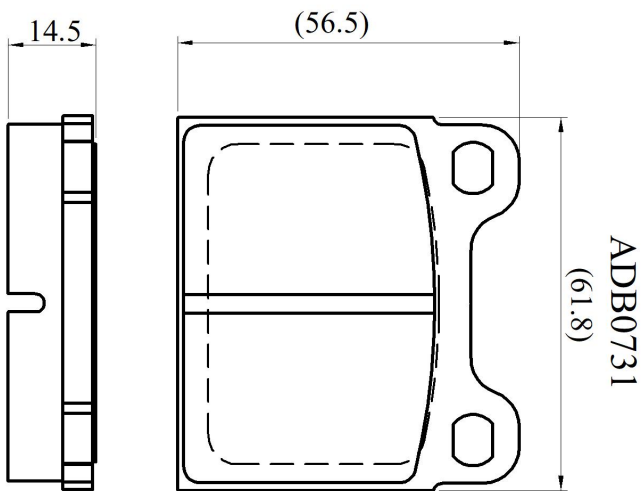

Make: OPEL

Model: Senator A

Part Number: ADB0731

Vehicle Manufacturing/Engine:

Specifications

Fitting Position	:	Rear
Model Date	:	06/81-08/87

Or. Caliper	:	Ate
WVA	:	20034
FMSI	:	
Length	:	61.8
Width	:	56.5
Thickness	:	14.5