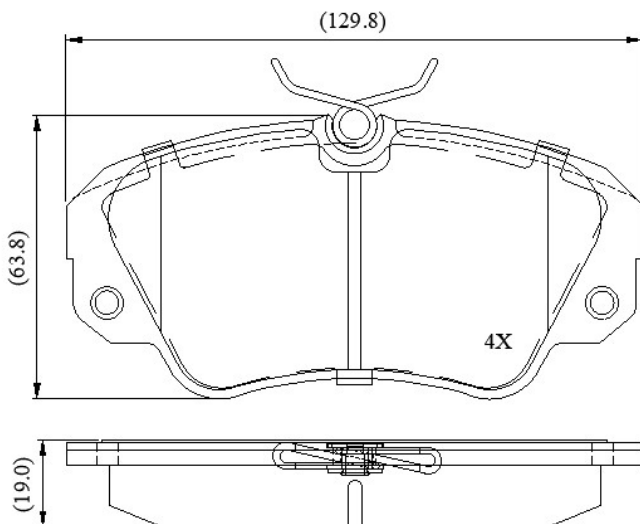

Make: OPEL

Model: Senator B

Part Number: ADB0493

Vehicle Manufacturing/Engine:

ADB0493

Specifications

Fitting Position

:

Front

Model Date	:	01/87-04/94
Or. Caliper	:	Lucas
WVA	:	21368
FMSI	:	
Length	:	129.5
Width	:	64
Thickness	:	19