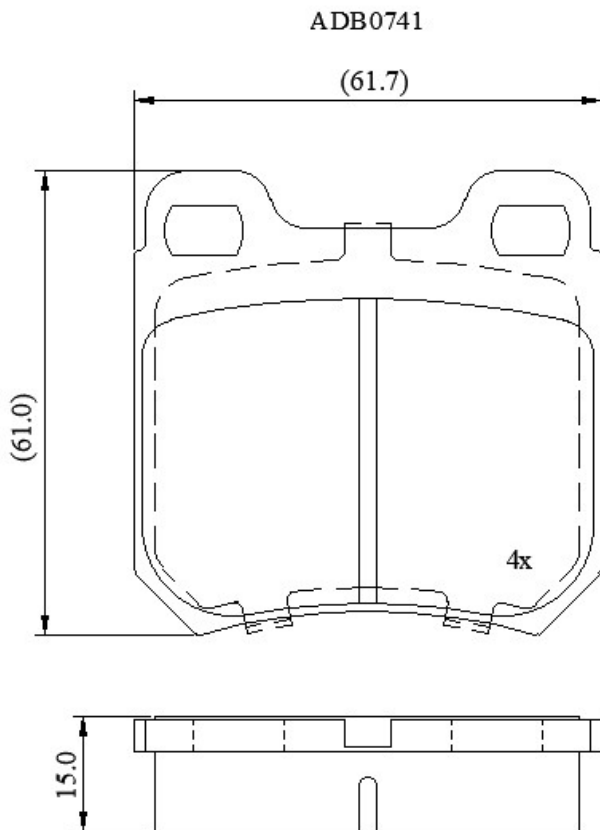

Make: OPEL

Model: Senator B

Part Number: ADB0741

Vehicle Manufacturing/Engine:

Specifications

Fitting Position

:

Rear

| | | |
|--------------------|---|-------------|
| Model Date | : | 09/90-01/94 |
| Or. Caliper | : | Ate |
| WVA | : | 21050 |
| FMSI | : | |
| Length | : | 61.7 |
| Width | : | 61 |
| Thickness | : | 15 |