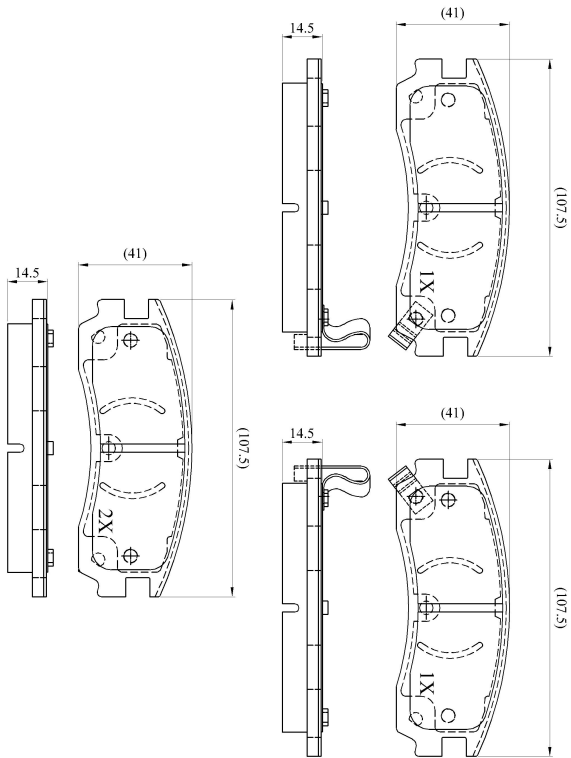

Make: OPEL

Model: Sintra

Part Number: ADB3782

Vehicle Manufacturing/Engine:

ADB3782

Specifications

Fitting Position	:	Rear
Model Date	:	01/97-04/99
Or. Caliper	:	Akebono
WVA	:	23,36,12,33,62,23,363
FMSI	:	
Length	:	107.5
Width	:	41
Thickness	:	14.5