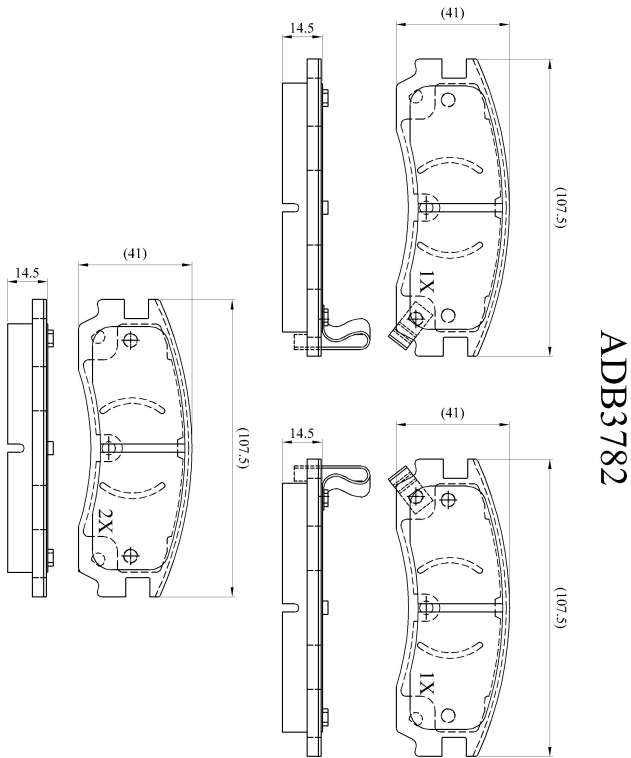

Make: OPEL

Model: Sintra

Part Number: ADB3782

Vehicle Manufacturing/Engine:

Specifications

Fitting Position	:	Rear
Model Date	:	01/97-04/99
Or. Caliper	:	Akebono
WVA	:	23,36,12,33,62,23,363
FMSI	:	
Length	:	107.5
Width	:	41
Thickness	:	14.5