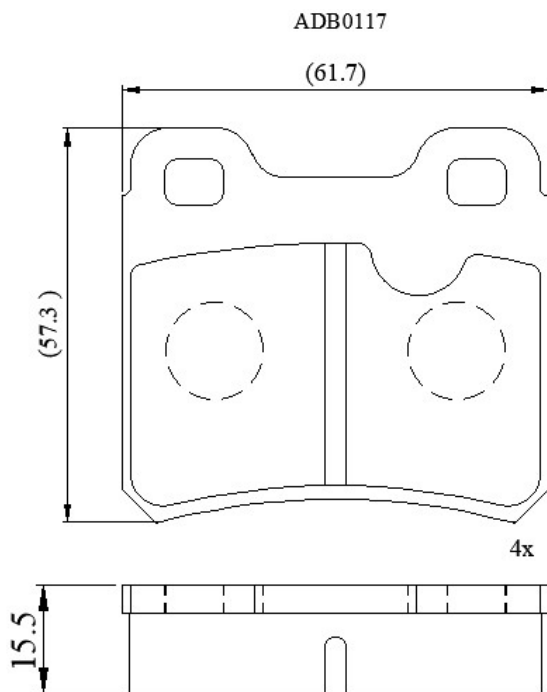

Make: OPEL

Model: Vectra A (10/91-95)

Part Number: ADB0117

Vehicle Manufacturing/Engine:

Specifications

Fitting Position	:	Rear
Model Date	:	01/92-10/95
Or. Caliper	:	Ate
WVA	:	21140
FMSI	:	
Length	:	61.7
Width	:	57.3
Thickness	:	15.5