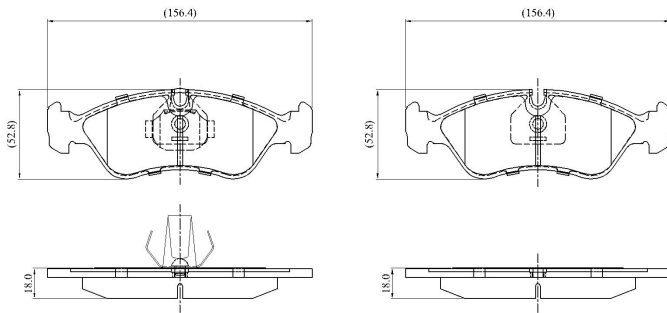

Make: OPEL

Model: Vectra A (10/91-95)

Part Number: ADB01007

Vehicle Manufacturing/Engine:

ADB01007

Specifications

Fitting Position	:	Front
Model Date	:	08/94-10/95
Or. Caliper	:	Ate
WVA	:	21862
FMSI	:	

Length	:	156.4
Width	:	52.8
Thickness	:	18