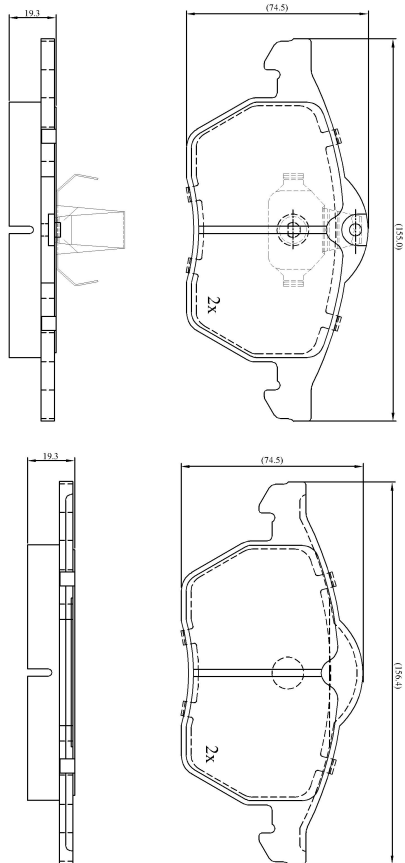

Make: OPEL

Model: Vectra A (10/95-11/01)

Part Number: ADB0749

Vehicle Manufacturing/Engine:

ADB0749

Specifications

Fitting Position	:	Front
Model Date	:	10/95-12/01
Or. Caliper	:	Ate
WVA	:	23115
FMSI	:	
Length	:	156.4/155.0
Width	:	74.5
Thickness	:	19.3