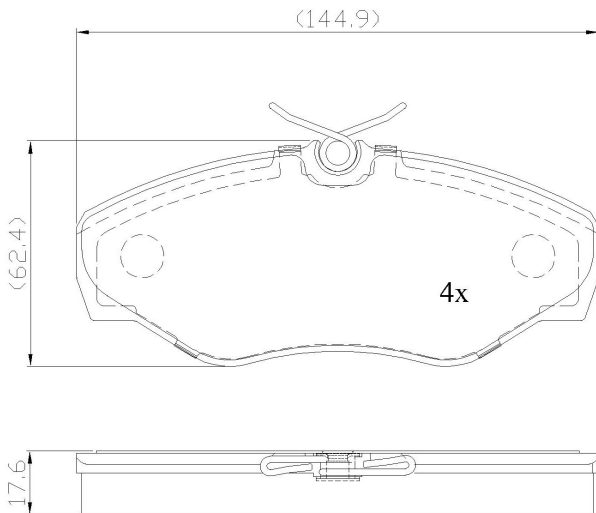

Make: OPEL

Model: Vivaro Combi

Part Number: ADB01780

Vehicle Manufacturing/Engine:

ADB01780

Specifications

Fitting Position	:	Front
Model Date	:	08/01->

Or. Caliper	:	Lucas
WVA	:	23099
FMSI	:	
Length	:	145
Width	:	62.6
Thickness	:	17.6