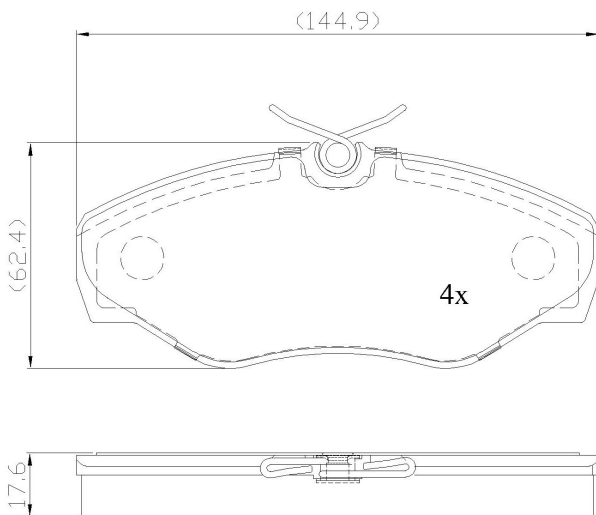

Make: OPEL

Model: Vivaro Combi

Part Number: ADB01780

Vehicle Manufacturing/Engine:

ADB01780

Specifications

Fitting Position	:	Front
Model Date	:	08/06->

Or. Caliper	:	Lucas
WVA	:	23099
FMSI	:	
Length	:	145
Width	:	62.6
Thickness	:	17.6