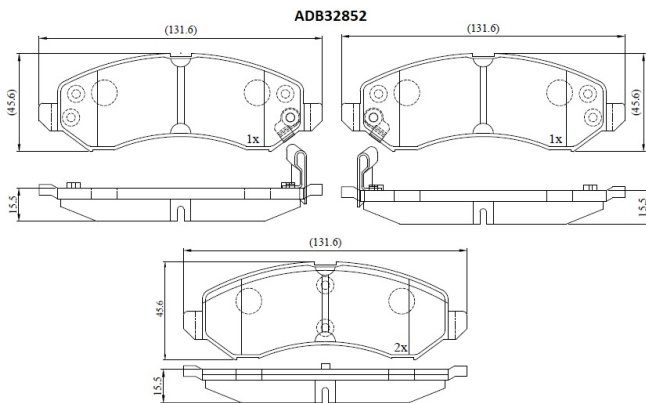

Make: OPEL

Model: ZAFIRA B Box Body/MPV

Part Number: ADB32852

Vehicle Manufacturing/Engine:

Specifications

Fitting Position	:	Rear
Model Date	:	2005-2010
Or. Caliper	:	
WVA	:	23417
FMSI	:	

Length	:
Width	:
Thickness	: