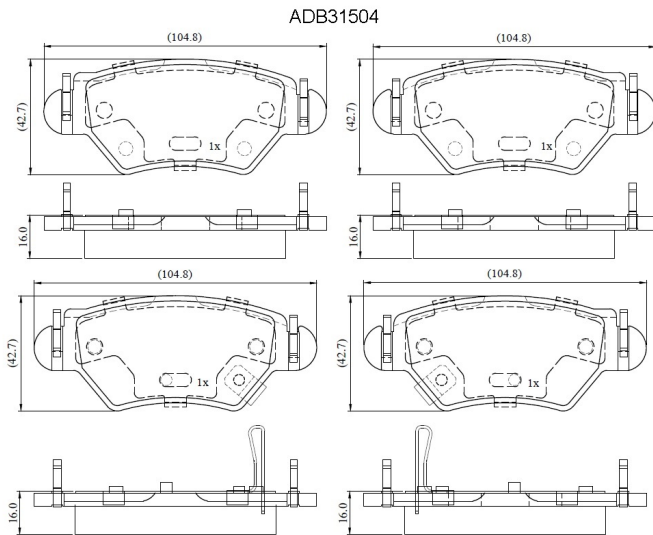

Make: OPEL

Model: Zafira (F75_)

Part Number: ADB31504

Vehicle Manufacturing/Engine:

Specifications

Fitting Position	:	Rear
Model Date	:	04/99-->
Or. Caliper	:	Bosch

WVA	:	2,30,52,23,053
FMSI	:	
Length	:	104.8
Width	:	42.7
Thickness	:	16