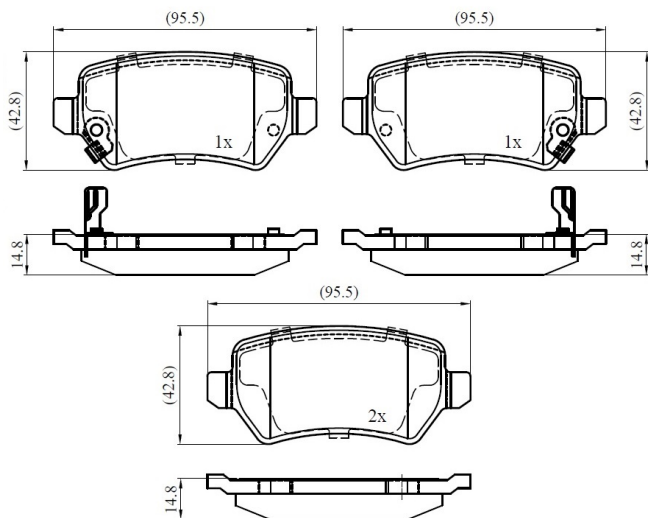

Make: OPEL

Model: Zafira (F75_)

Part Number: ADB31551

Vehicle Manufacturing/Engine:

ADB31551

Specifications

Fitting Position	:	Rear
Model Date	:	09/00-->
Or. Caliper	:	Lucas

WVA	:	2,34,16,23,41,72,36,54,00,000
FMSI	:	
Length	:	95.5
Width	:	42.8
Thickness	:	14.8