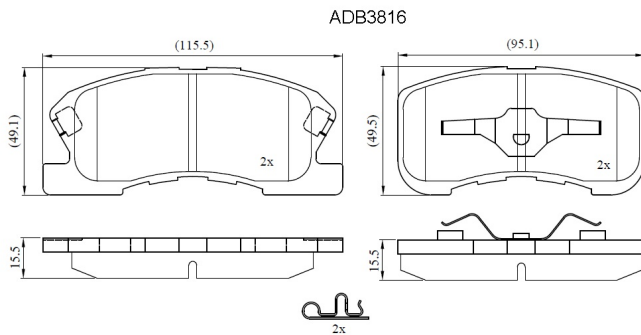

Make: PERODUA

Model: Kenari

Part Number: ADB3816

Vehicle Manufacturing/Engine:

Specifications

Fitting Position	:	Front
Model Date	:	2000-2009
Or. Caliper	:	
WVA	:	23497
FMSI	:	
Length	:	115.5

Width	:	49.1
Thickness	:	15.5