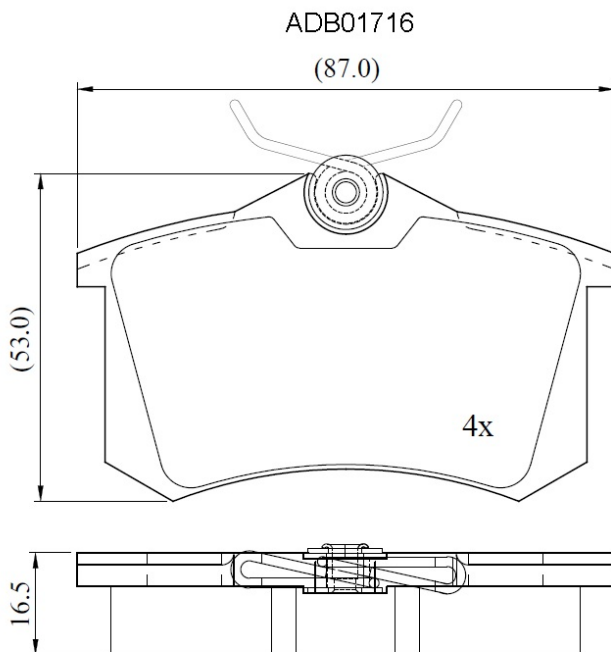

Make: PEUGEOT

Model: 1007

Part Number: ADB01716

Vehicle Manufacturing/Engine:

Specifications

Fitting Position	:	Rear
Model Date	:	04/05->
Or. Caliper	:	
WVA	:	20961
FMSI	:	
Length	:	87
Width	:	53
Thickness	:	16.5