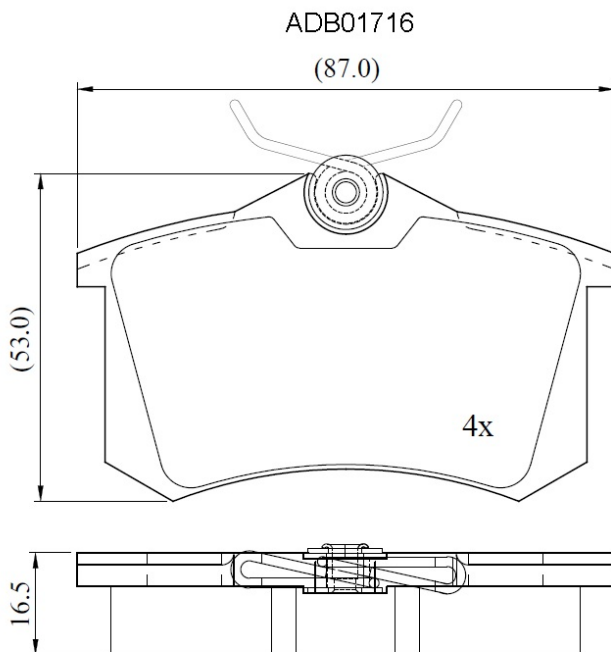

Make: PEUGEOT

Model: 1007

Part Number: ADB01716

Vehicle Manufacturing/Engine:

Specifications

Fitting Position	:	Rear
Model Date	:	06/07->
Or. Caliper	:	
WVA	:	20961
FMSI	:	
Length	:	87
Width	:	53
Thickness	:	16.5