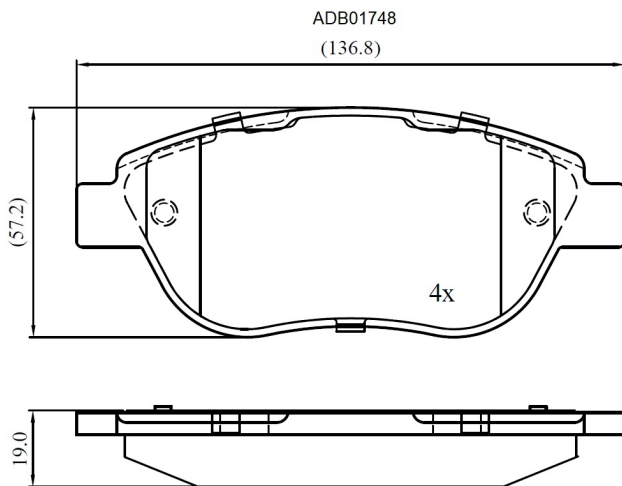

Make: PEUGEOT

Model: 1007

Part Number: ADB01748

Vehicle Manufacturing/Engine:

Specifications

Fitting Position	:	Front
Model Date	:	06/07->
Or. Caliper	:	Bosch

WVA	:	23600
FMSI	:	
Length	:	136.8
Width	:	57.2
Thickness	:	19