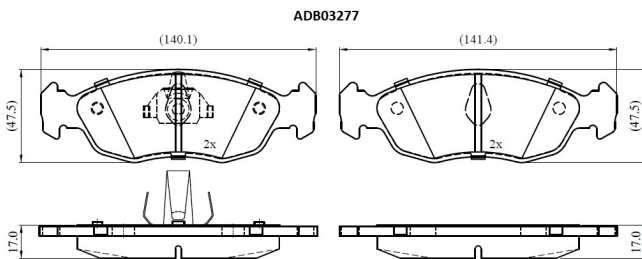

Make: PEUGEOT

Model: 106 I

Part Number: ADB03277

Vehicle Manufacturing/Engine:

Specifications

Fitting Position	:	Front
Model Date	:	1993-1996
Or. Caliper	:	
WVA	:	21827
FMSI	:	
Length	:	140.1/141.4
Width	:	47.5

Thickness

:

17