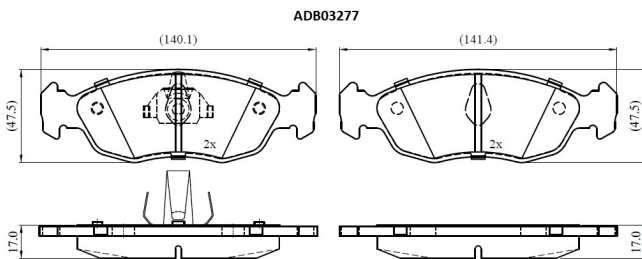

Make: PEUGEOT

Model: 106 I

Part Number: ADB03277

Vehicle Manufacturing/Engine:

Specifications

Fitting Position	:	Front
Model Date	:	1994-1996
Or. Caliper	:	
WVA	:	21827
FMSI	:	
Length	:	140.1/141.4
Width	:	47.5

Thickness

:

17