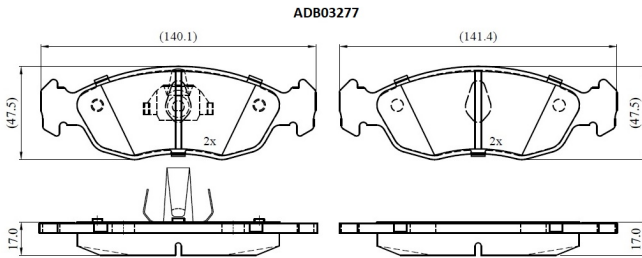

Make: PEUGEOT

Model: 106 II

Part Number: ADB03277

Vehicle Manufacturing/Engine:

Specifications

Fitting Position	:	Front
Model Date	:	1998-2001
Or. Caliper	:	
WVA	:	21827
FMSI	:	
Length	:	140.1/141.4
Width	:	47.5

Thickness

:

17