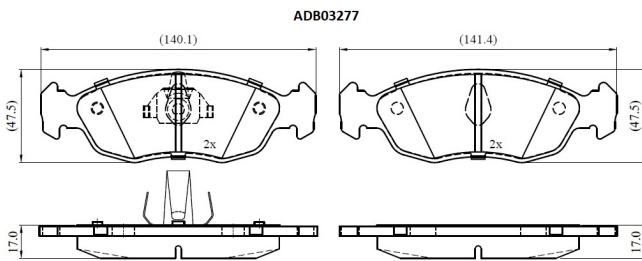

Make: PEUGEOT

Model: 106 II

Part Number: ADB03277

Vehicle Manufacturing/Engine:

Specifications

Fitting Position	:	Front
Model Date	:	1996-2001
Or. Caliper	:	
WVA	:	21827
FMSI	:	
Length	:	140.1/141.4
Width	:	47.5

Thickness

:

17