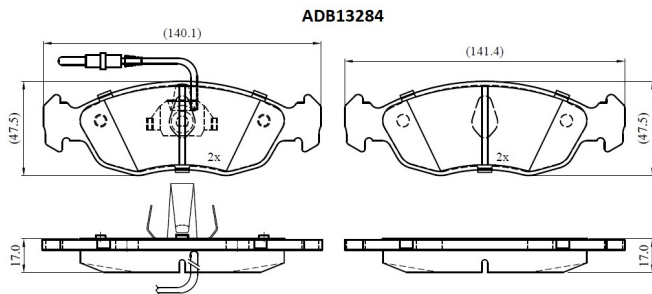

Make: PEUGEOT

Model: 106 II

Part Number: ADB13284

Vehicle Manufacturing/Engine:

Specifications

Fitting Position	:	Front
Model Date	:	1998-2001
Or. Caliper	:	
WVA	:	21430
FMSI	:	
Length	:	140.1/141.4

Width	:	47.5
Thickness	:	17