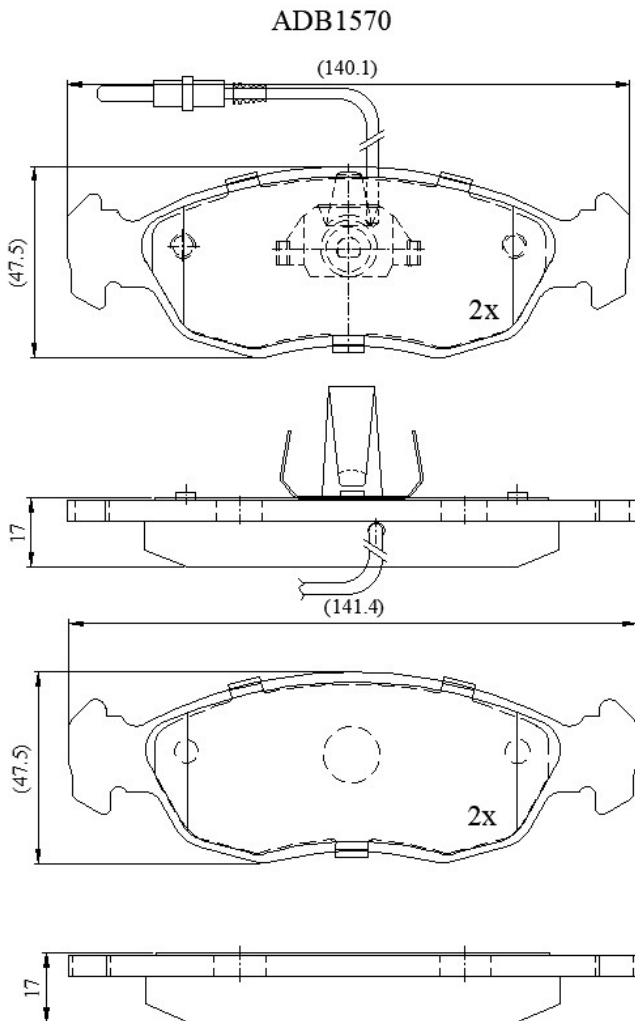

Make: PEUGEOT

Model: 106 Van

Part Number: ADB1570

Vehicle Manufacturing/Engine:

Specifications

Fitting Position	:	Front
Model Date	:	01/94->
Or. Caliper	:	Ate
WVA	:	21430
FMSI	:	
Length	:	141.4/140.1
Width	:	47
Thickness	:	17