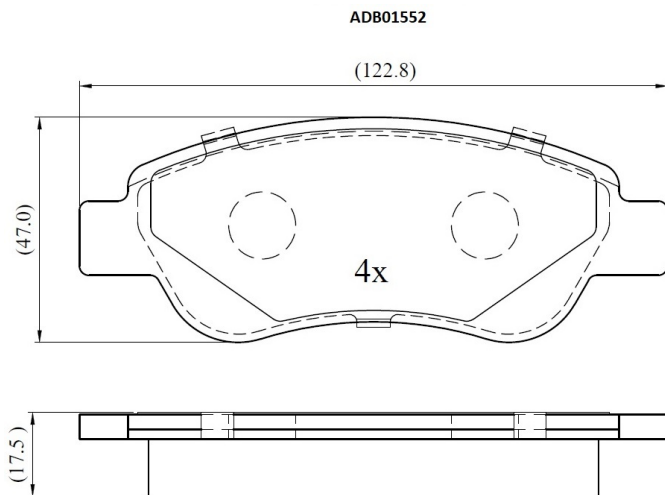

Make: PEUGEOT

Model: 107

Part Number: ADB01552

Vehicle Manufacturing/Engine:

Specifications

Fitting Position	:	Front
Model Date	:	06/05->
Or. Caliper	:	Bosch

WVA	:	23959
FMSI	:	
Length	:	122.8
Width	:	47
Thickness	:	17.5