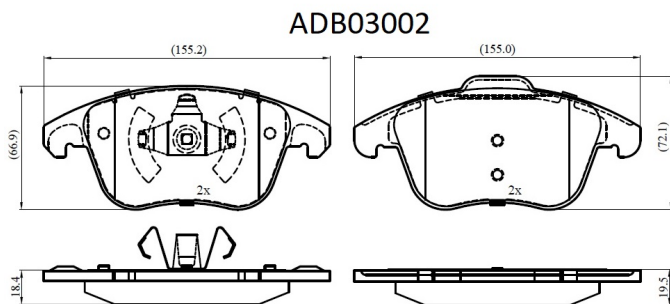

Make: PEUGEOT

Model: 2008 II

Part Number: ADB03002

Vehicle Manufacturing/Engine:

Specifications

Fitting Position	:	Front
Model Date	:	2019-
Or. Caliper	:	
WVA	:	24557
FMSI	:	
Length	:	155

Width	:	67,72
Thickness	:	18