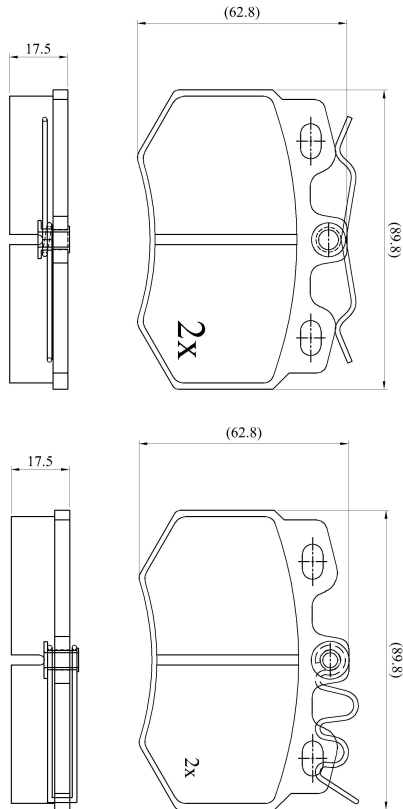

Make: PEUGEOT

Model: 205 Van all Models

Part Number: ADB0515

Vehicle Manufacturing/Engine:

AD0515

Specifications

Fitting Position	:	Front
Model Date	:	03/83-01/95
Or. Caliper	:	Lucas
WVA	:	20988
FMSI	:	
Length	:	89.2
Width	:	63
Thickness	:	17.5