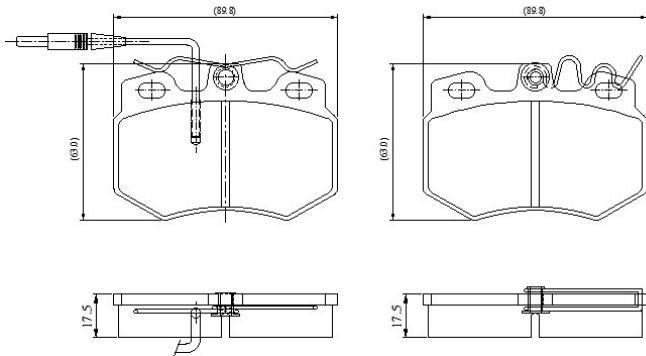

Make: PEUGEOT

Model: 205 Van all Models

Part Number: ADB1515

Vehicle Manufacturing/Engine:

ADB1515

Specifications

Fitting Position	:	Front
Model Date	:	03/83-01/95
Or. Caliper	:	Lucas
WVA	:	20988
FMSI	:	

Length	:	89.8
Width	:	63
Thickness	:	17.5