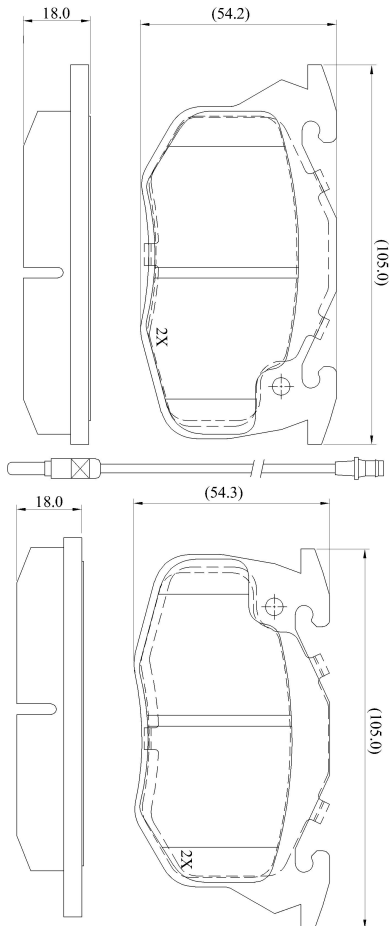

Make: PEUGEOT

Model: 205 Van all Models

Part Number: ADB2258

Vehicle Manufacturing/Engine:

ADB2258

Specifications

Fitting Position	:	Front
Model Date	:	03/83-01/95
Or. Caliper	:	Bendix
WVA	:	20905
FMSI	:	
Length	:	105
Width	:	53.3
Thickness	:	18