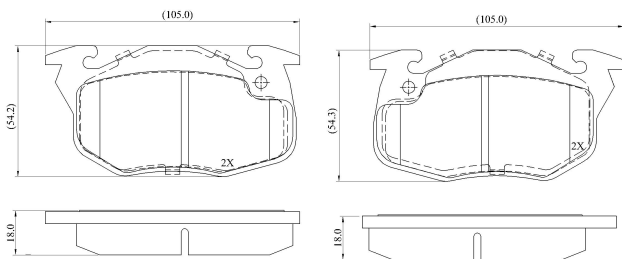

Make: PEUGEOT

Model: 205

Part Number: ADB0258

Vehicle Manufacturing/Engine:

ADB0258

Specifications

Fitting Position	:	Front
Model Date	:	03/83-08/94
Or. Caliper	:	Bendix
WVA	:	20905
FMSI	:	
Length	:	105
Width	:	54.25
Thickness	:	18