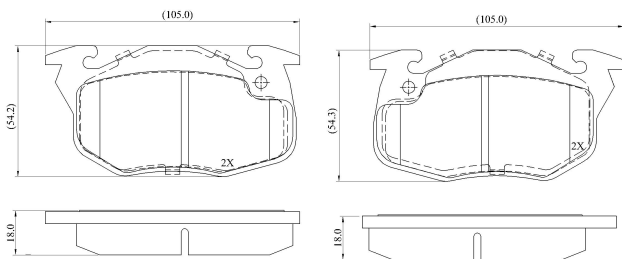

Make: PEUGEOT

Model: 205

Part Number: ADB0258

Vehicle Manufacturing/Engine:

ADB0258

Specifications

Fitting Position	:	Front
Model Date	:	01/87-08/94
Or. Caliper	:	Bendix
WVA	:	20905
FMSI	:	
Length	:	105
Width	:	54.25
Thickness	:	18