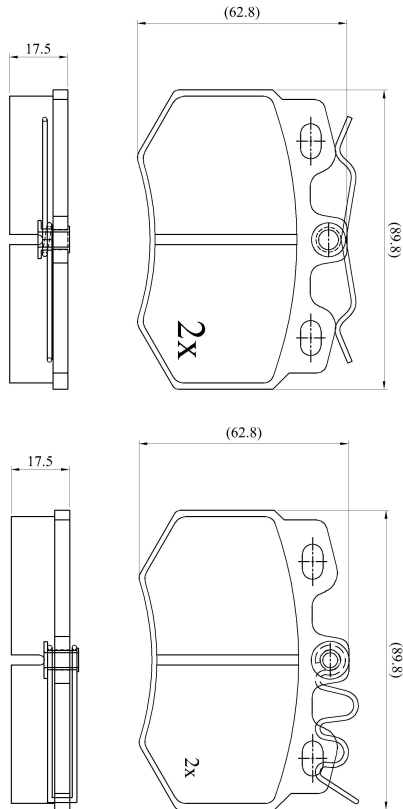

Make: PEUGEOT

Model: 205

Part Number: ADB0515

Vehicle Manufacturing/Engine:

AD0515

Specifications

Fitting Position	:	Front
Model Date	:	03/83-08/94
Or. Caliper	:	Lucas
WVA	:	20988
FMSI	:	
Length	:	89.2
Width	:	63
Thickness	:	17.5