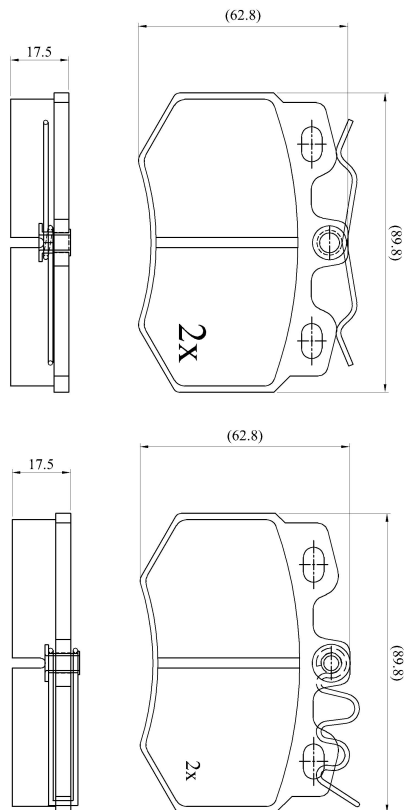

Make: PEUGEOT

Model: 205

Part Number: ADB0515

Vehicle Manufacturing/Engine:

AD0515

Specifications

| | | |
|-------------------------|---|-------------|
| Fitting Position | : | Front |
| Model Date | : | 03/83-08/94 |
| Or. Caliper | : | Lucas |
| WVA | : | 20988 |
| FMSI | : | |
| Length | : | 89.2 |
| Width | : | 63 |
| Thickness | : | 17.5 |