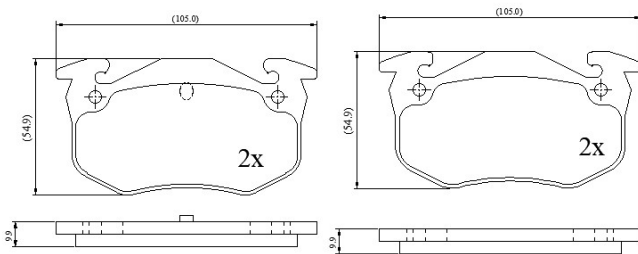

Make: PEUGEOT

Model: 205

Part Number: ADB0522

Vehicle Manufacturing/Engine:

ADB0522

Specifications

Fitting Position	:	Rear
Model Date	:	01/87-08/94
Or. Caliper	:	Bendix
WVA	:	2,06,35,20,973
FMSI	:	
Length	:	105

Width	:	54.86
Thickness	:	10.5