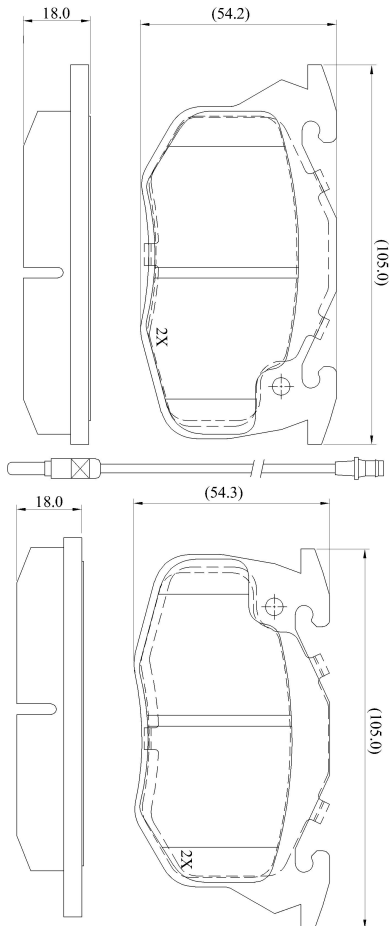

Make: PEUGEOT

Model: 205

Part Number: ADB2258

Vehicle Manufacturing/Engine:

ADB2258

Specifications

| | | |
|-------------------------|---|-------------|
| Fitting Position | : | Front |
| Model Date | : | 01/87-08/94 |
| Or. Caliper | : | Bendix |
| WVA | : | 20905 |
| FMSI | : | |
| Length | : | 105 |
| Width | : | 53.3 |
| Thickness | : | 18 |