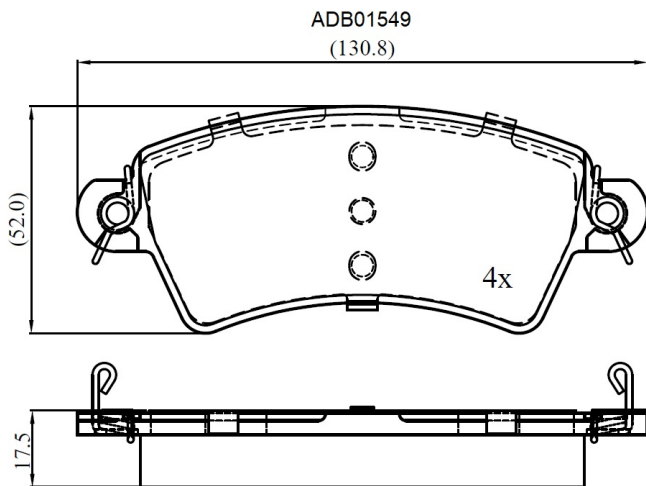

Make: PEUGEOT

Model: 206 (2A/C) 2.0 HDI 90

Part Number: ADB01549

Vehicle Manufacturing/Engine:

Specifications

Fitting Position	:	Front
Model Date	:	05/04->
Or. Caliper	:	Bosch

WVA	:	23396
FMSI	:	
Length	:	130.8
Width	:	52
Thickness	:	17.5