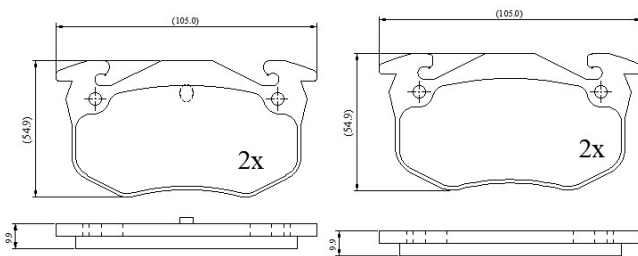

Make: PEUGEOT

Model: 206 CC

Part Number: ADB0522

Vehicle Manufacturing/Engine:

ADB0522

Specifications

Fitting Position	:	Rear
Model Date	:	07/00->
Or. Caliper	:	Bendix
WVA	:	2,06,35,20,973
FMSI	:	
Length	:	105

Width	:	54.86
Thickness	:	10.5