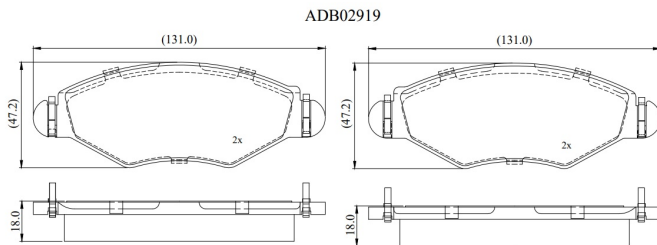

Make: PEUGEOT

Model: 206 Hatchback

Part Number: ADB02919

Vehicle Manufacturing/Engine:

Specifications

Fitting Position	:	Front
Model Date	:	2001-2009
Or. Caliper	:	
WVA	:	23597
FMSI	:	
Length	:	131
Width	:	47.2

Thickness

:

18