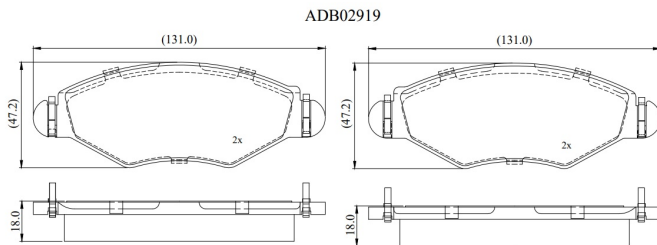

Make: PEUGEOT

Model: 206 Hatchback

Part Number: ADB02919

Vehicle Manufacturing/Engine:

Specifications

Fitting Position	:	Front
Model Date	:	1999-2003
Or. Caliper	:	
WVA	:	23597
FMSI	:	
Length	:	131
Width	:	47.2

Thickness

:

18