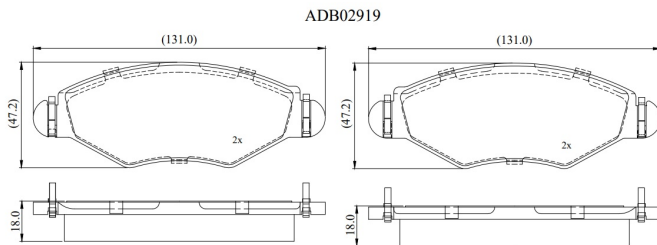

Make: PEUGEOT

Model: 206 Hatchback

Part Number: ADB02919

Vehicle Manufacturing/Engine:

Specifications

Fitting Position	:	Front
Model Date	:	1998-2000
Or. Caliper	:	
WVA	:	23597
FMSI	:	
Length	:	131
Width	:	47.2

Thickness

:

18