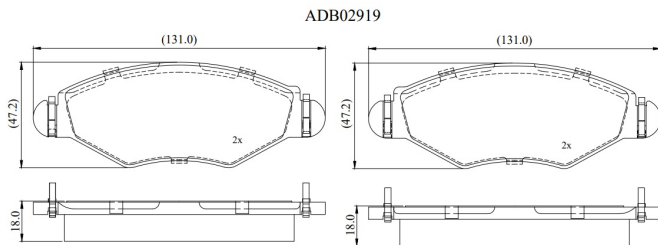

Make: PEUGEOT

Model: 206 Hatchback

Part Number: ADB02919

Vehicle Manufacturing/Engine:

Specifications

Fitting Position	:	Front
Model Date	:	1998-2001
Or. Caliper	:	
WVA	:	23597
FMSI	:	
Length	:	131
Width	:	47.2

Thickness

:

18