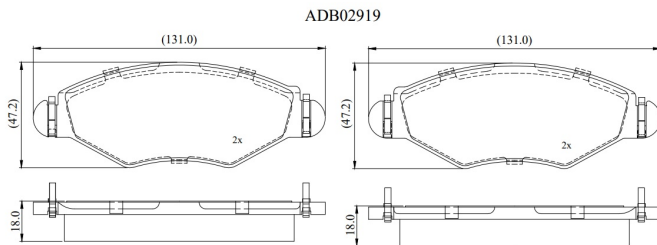

Make: PEUGEOT

Model: 206 Saloon

Part Number: ADB02919

Vehicle Manufacturing/Engine:

Specifications

Fitting Position	:	Front
Model Date	:	2007-
Or. Caliper	:	
WVA	:	23597
FMSI	:	
Length	:	131
Width	:	47.2

Thickness

:

18