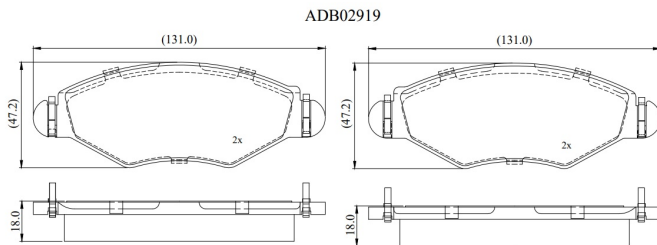

Make: PEUGEOT

Model: 206 Saloon

Part Number: ADB02919

Vehicle Manufacturing/Engine:

Specifications

Fitting Position	:	Front
Model Date	:	2008-
Or. Caliper	:	
WVA	:	23597
FMSI	:	
Length	:	131
Width	:	47.2

Thickness

:

18