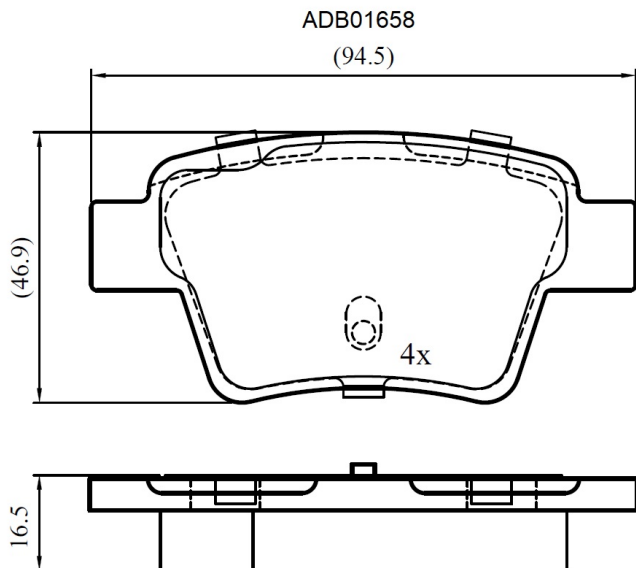

Make: PEUGEOT

Model: 207 CC

Part Number: ADB01658

Vehicle Manufacturing/Engine:

Specifications

| | | |
|-------------------------|---|---------|
| Fitting Position | : | Rear |
| Model Date | : | 01/07-> |

| | | |
|--------------------|---|-------|
| Or. Caliper | : | Bosch |
| WVA | : | 24150 |
| FMSI | : | |
| Length | : | 95 |
| Width | : | 46.6 |
| Thickness | : | 16.5 |