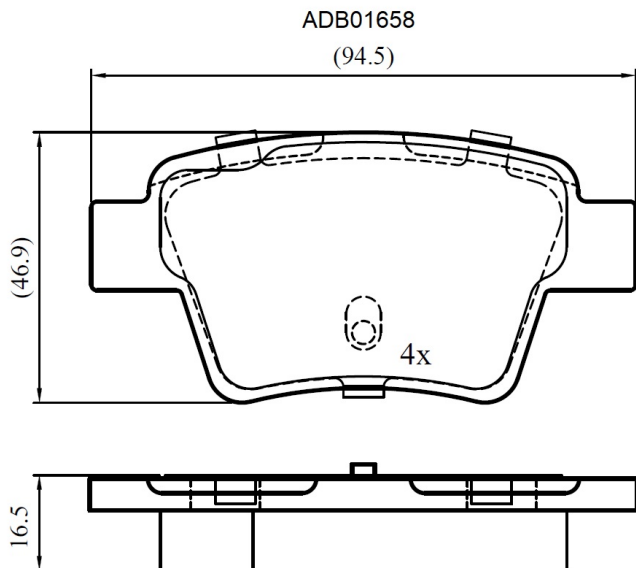

Make: PEUGEOT

Model: 207 CC

Part Number: ADB01658

Vehicle Manufacturing/Engine:

Specifications

Fitting Position	:	Rear
Model Date	:	01/07->

Or. Caliper	:	Bosch
WVA	:	24150
FMSI	:	
Length	:	95
Width	:	46.6
Thickness	:	16.5