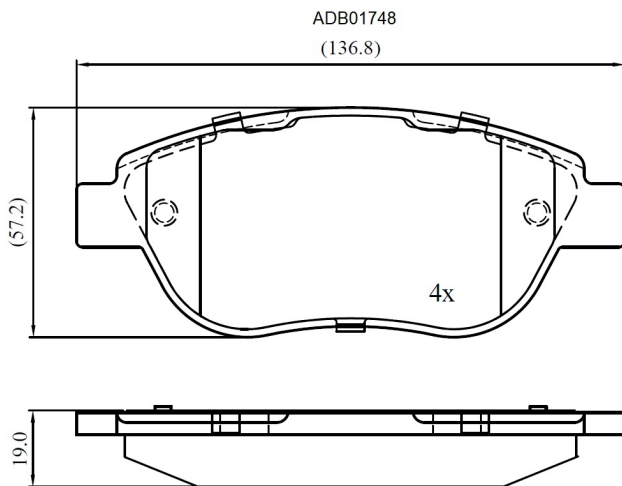

Make: PEUGEOT

Model: 207 CC

Part Number: ADB01748

Vehicle Manufacturing/Engine:

Specifications

Fitting Position	:	Front
Model Date	:	02/07->
Or. Caliper	:	Bosch

WVA	:	23600
FMSI	:	
Length	:	136.8
Width	:	57.2
Thickness	:	19