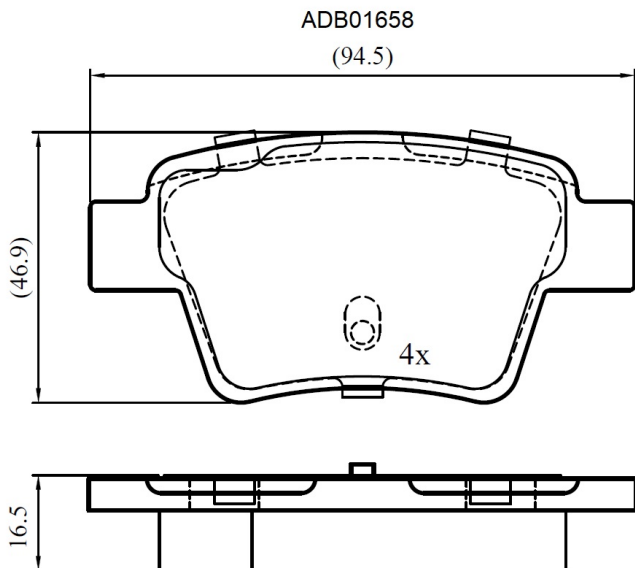

Make: PEUGEOT

Model: 207 SW

Part Number: ADB01658

Vehicle Manufacturing/Engine:

Specifications

Fitting Position	:	Rear
Model Date	:	07/07->

Or. Caliper	:	Bosch
WVA	:	24150
FMSI	:	
Length	:	95
Width	:	46.6
Thickness	:	16.5