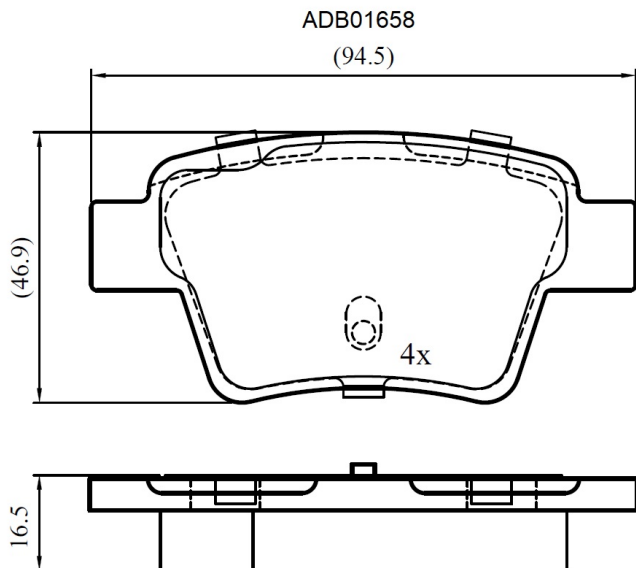

Make: PEUGEOT

Model: 207

Part Number: ADB01658

Vehicle Manufacturing/Engine:

Specifications

Fitting Position	:	Rear
Model Date	:	06/07->

Or. Caliper	:	Bendix/Bosch
WVA	:	24737
FMSI	:	
Length	:	95
Width	:	46.6
Thickness	:	16.5