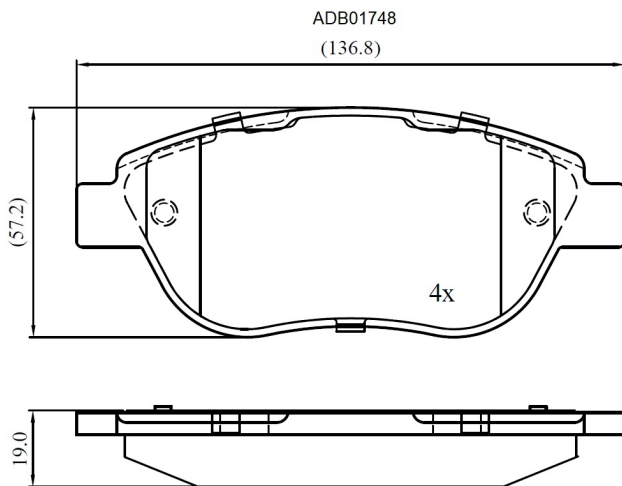

Make: PEUGEOT

Model: 207

Part Number: ADB01748

Vehicle Manufacturing/Engine:

Specifications

| | | |
|-------------------------|---|---------|
| Fitting Position | : | Front |
| Model Date | : | 02/07-> |
| Or. Caliper | : | Bosch |

| | | |
|------------------|---|-------|
| WVA | : | 23600 |
| FMSI | : | |
| Length | : | 136.8 |
| Width | : | 57.2 |
| Thickness | : | 19 |