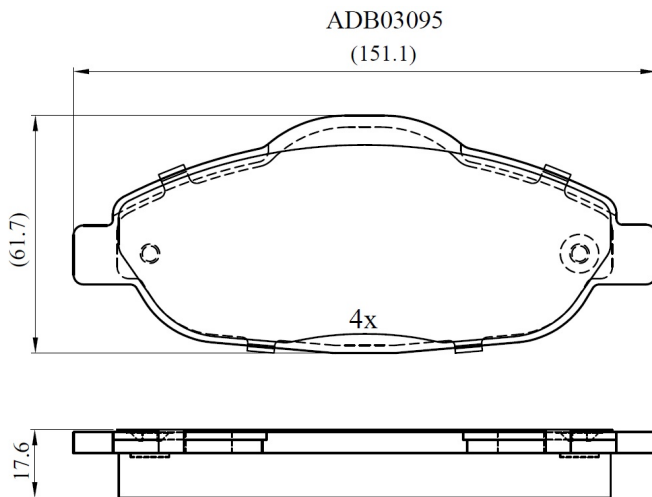

Make: PEUGEOT

Model: 3008 MPV

Part Number: ADB03095

Vehicle Manufacturing/Engine:

Specifications

Fitting Position	:	Front
Model Date	:	2013-2016
Or. Caliper	:	

WVA	:	24660
FMSI	:	
Length	:	151.1
Width	:	61.7
Thickness	:	17.6