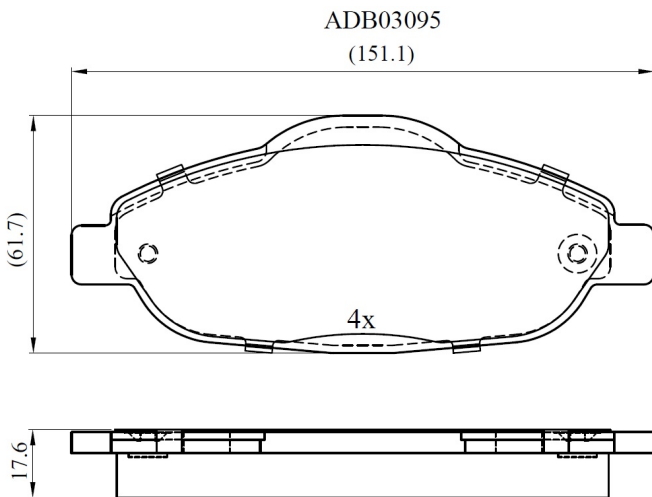

Make: PEUGEOT

Model: 3008 MPV

Part Number: ADB03095

Vehicle Manufacturing/Engine:

Specifications

Fitting Position	:	Front
Model Date	:	2009-2016
Or. Caliper	:	

WVA	:	24660
FMSI	:	
Length	:	151.1
Width	:	61.7
Thickness	:	17.6